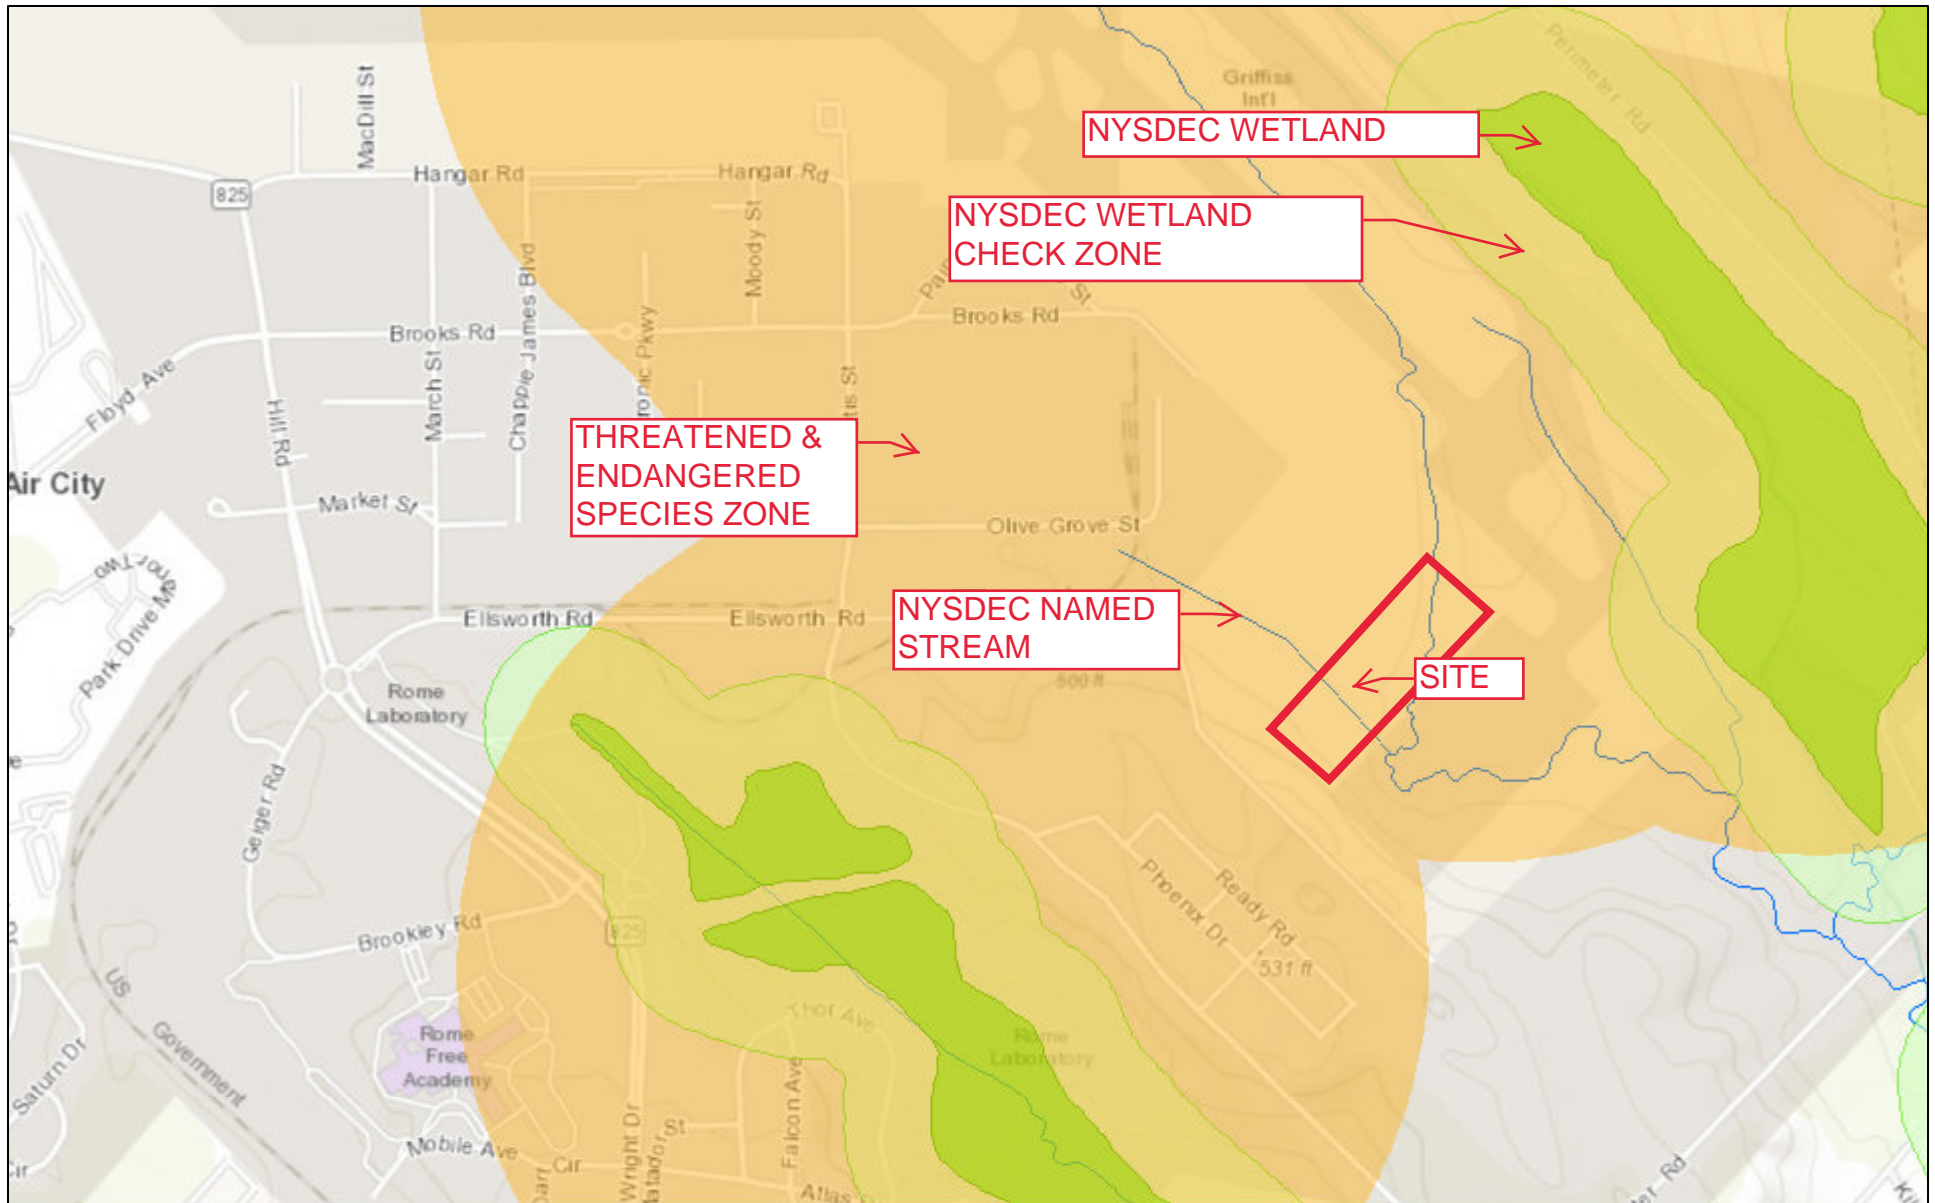

# Enterprise Way / Ellsworth Rd Environmental Resource Map

October 22, 2018

1:18,056

Sources: Esri, HERE, Garmin, Intermap, increment P Corp., GEBCO, USGS, FAO, NPS, NRCAN, GeoBase, IGN, Kadaster NL, Ordnance Survey, Esri